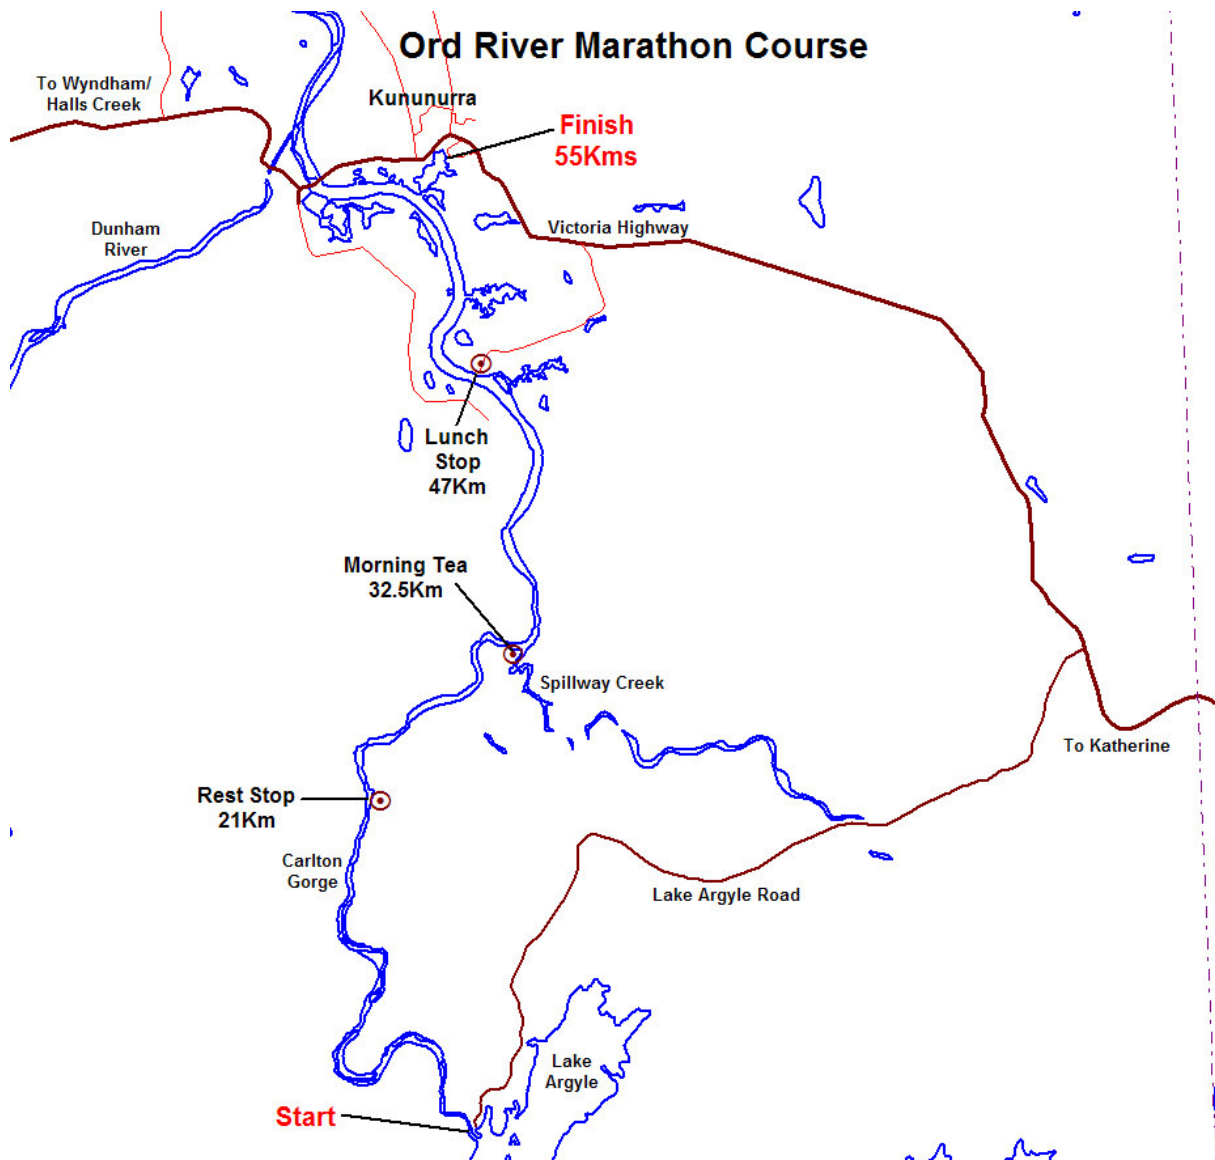

Ord River Marathon 2010

This event is staged by Dragon Boat Northern Territory
Sunday 13th June From Lake Argyle to Lilly Creek Lagoon

Buses leave town at 5:15AM sharp
Planned Start time 7:30 AM
Expected Arrival time at Lilly Creek Lagoon 3 PM onwards